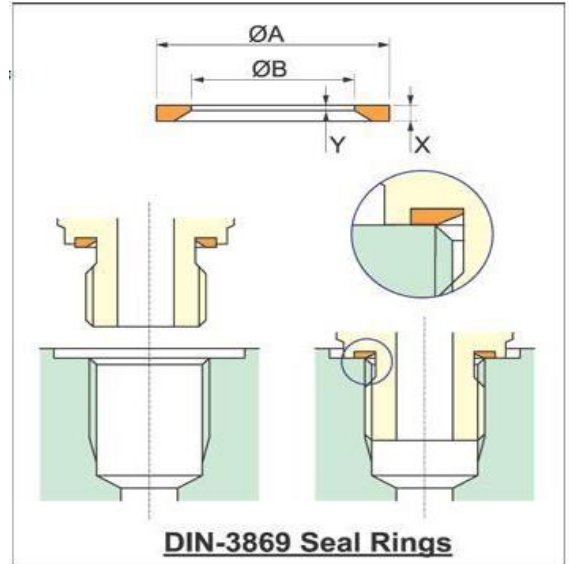

For use with screwing in connection piece form E according to DIN 3852 part of 11 in connection with screwing in holes form X or form Y according to DIN 3852 part of 1 and part of 2

Calling Size	Metric Thread	Tubing Thread	B +/- 0.2	A +/- 0.2	X +/- 0.1	Y +/- 0.2
10	M10 x 1.0	G 1/8 A	8.4	11.9	1	0.5
12	M12 x 1.5	-	9.8	14.4	1.5	0.8
14	M14 x 1.5	G 1/4 A	11.6	16.5	1.5	0.8
17	-	G 3/8 A	14.7	18.9	1.5	0.8
21	-	G1/2 A	18.5	23.9	1.5	0.8
27	M26 x 1.5	G3/4A	23.9	29.2	1.5	0.8
	M27 x 2.0					